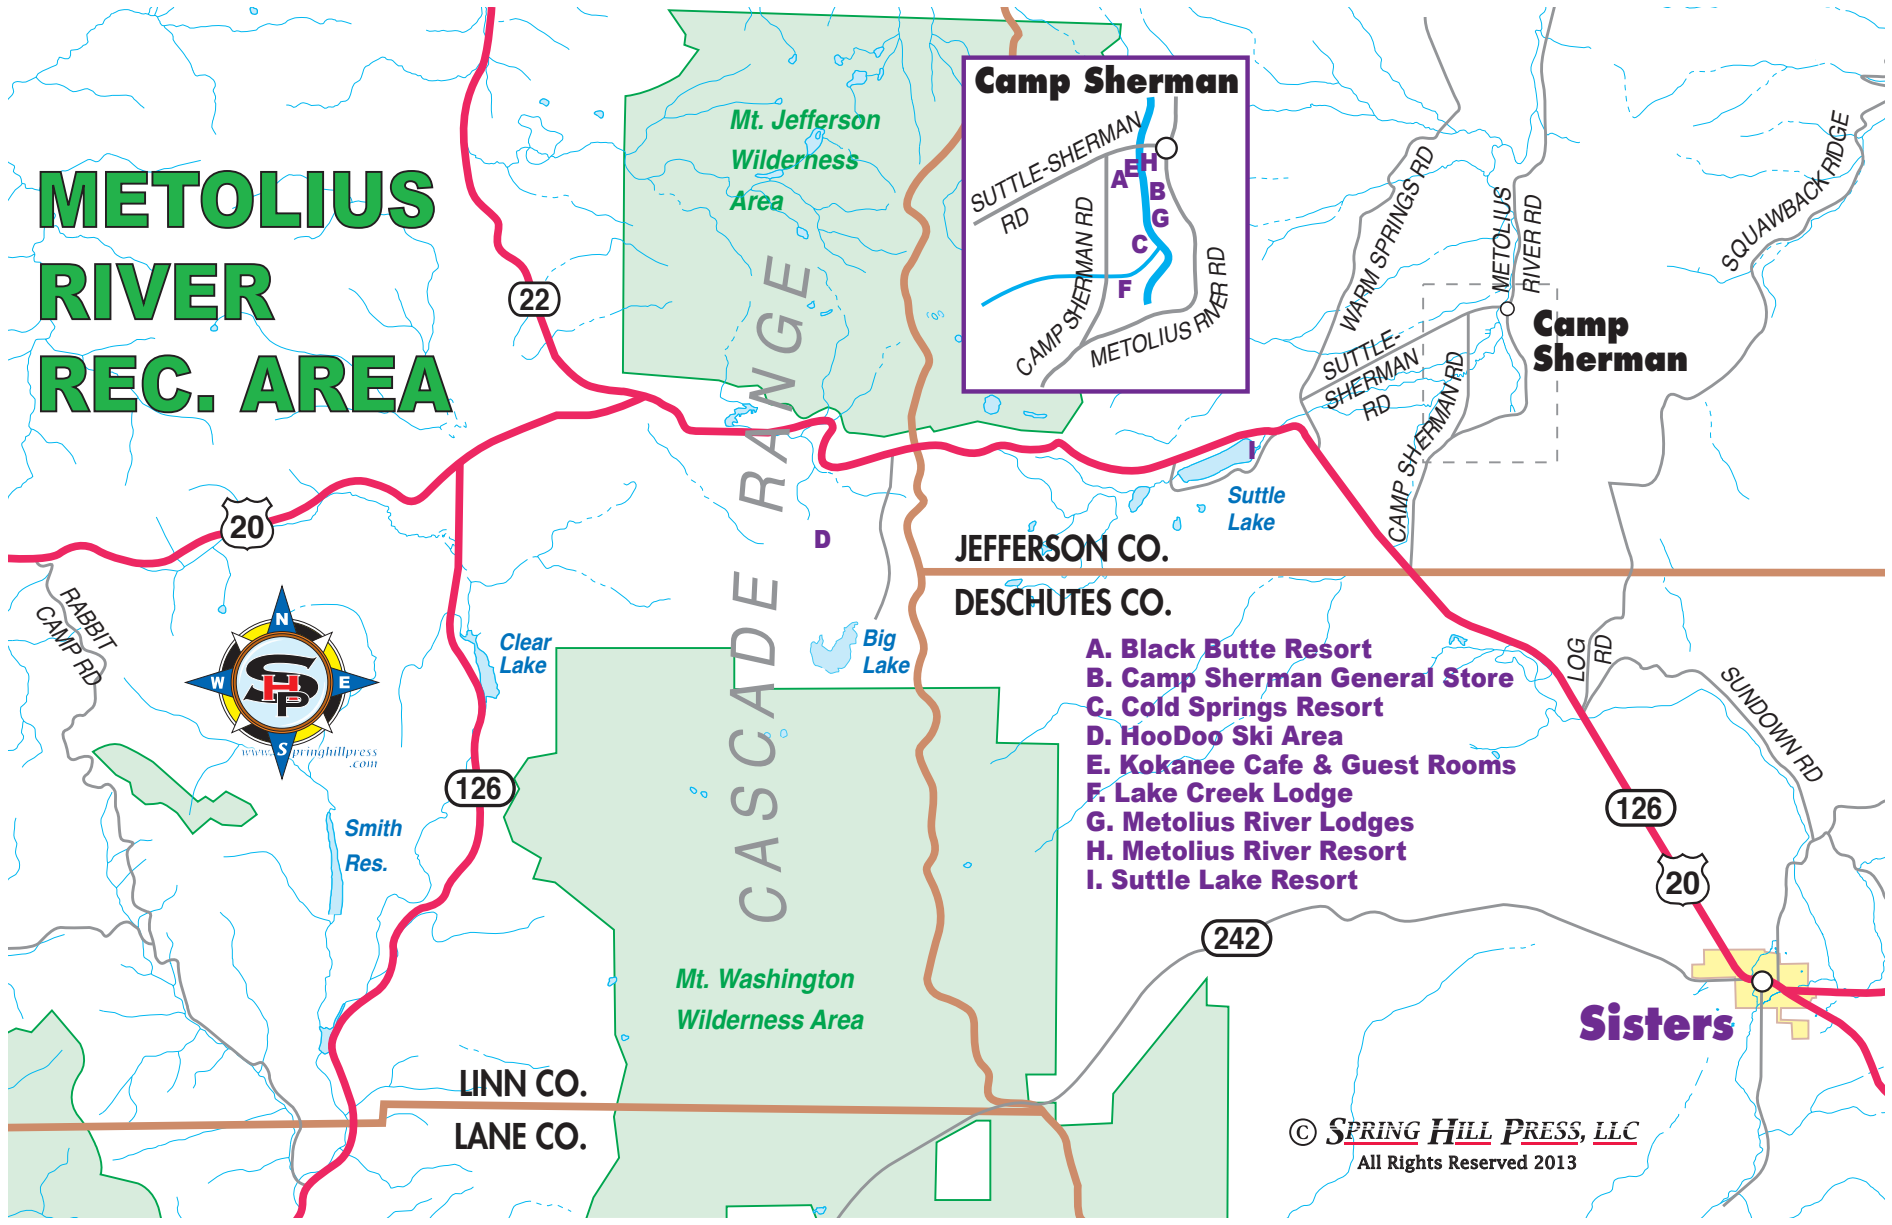

# METOLIUS RIVER REC. AREA

JEFFERSON CO.  
DESCHUTES CO.

LINN CO.  
LANE CO.

- A. Black Butte Resort
- B. Camp Sherman General Store
- C. Cold Springs Resort
- D. Hoodoo Ski Area
- E. Kokanee Cafe & Guest Rooms
- F. Lake Creek Lodge
- G. Metolius River Lodges
- H. Metolius River Resort
- I. Suttle Lake Resort

**Sisters**