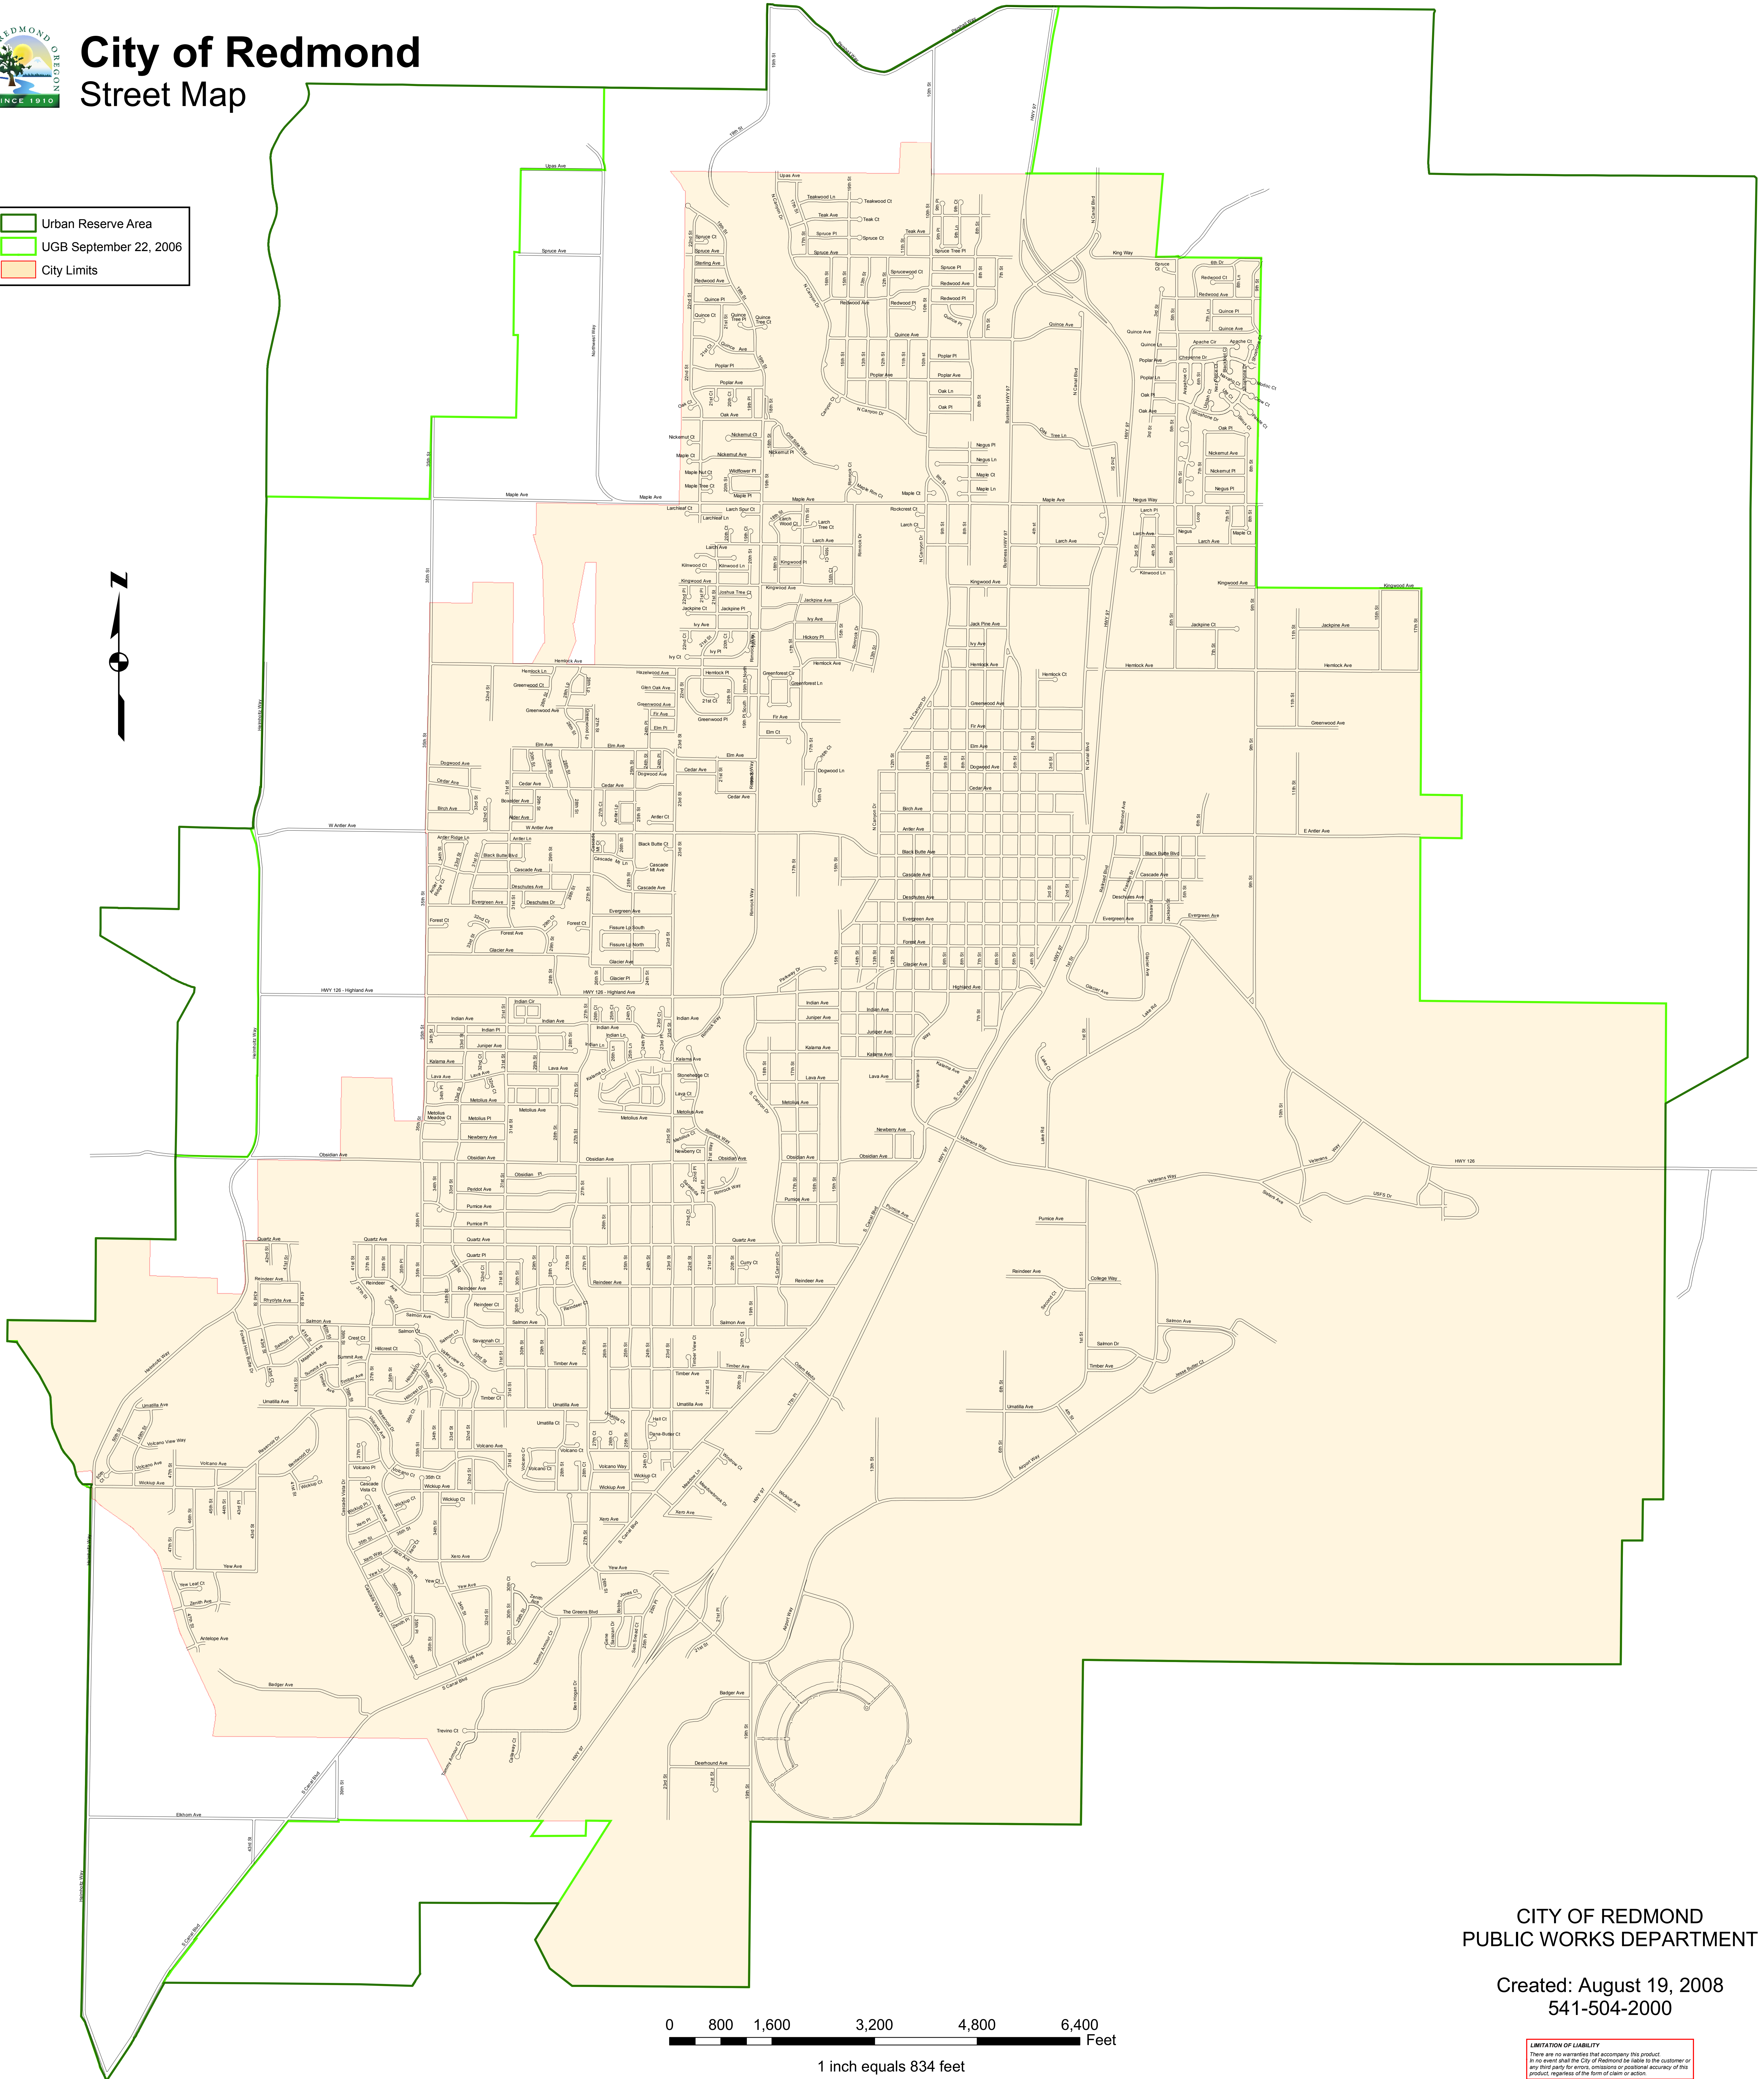

City of Redmond Street Map

- Urban Reserve Area
- UGB September 22, 2006
- City Limits

1 inch equals 834 feet

CITY OF REDMOND
PUBLIC WORKS DEPARTMENT

Created: August 19, 2008
541-504-2000