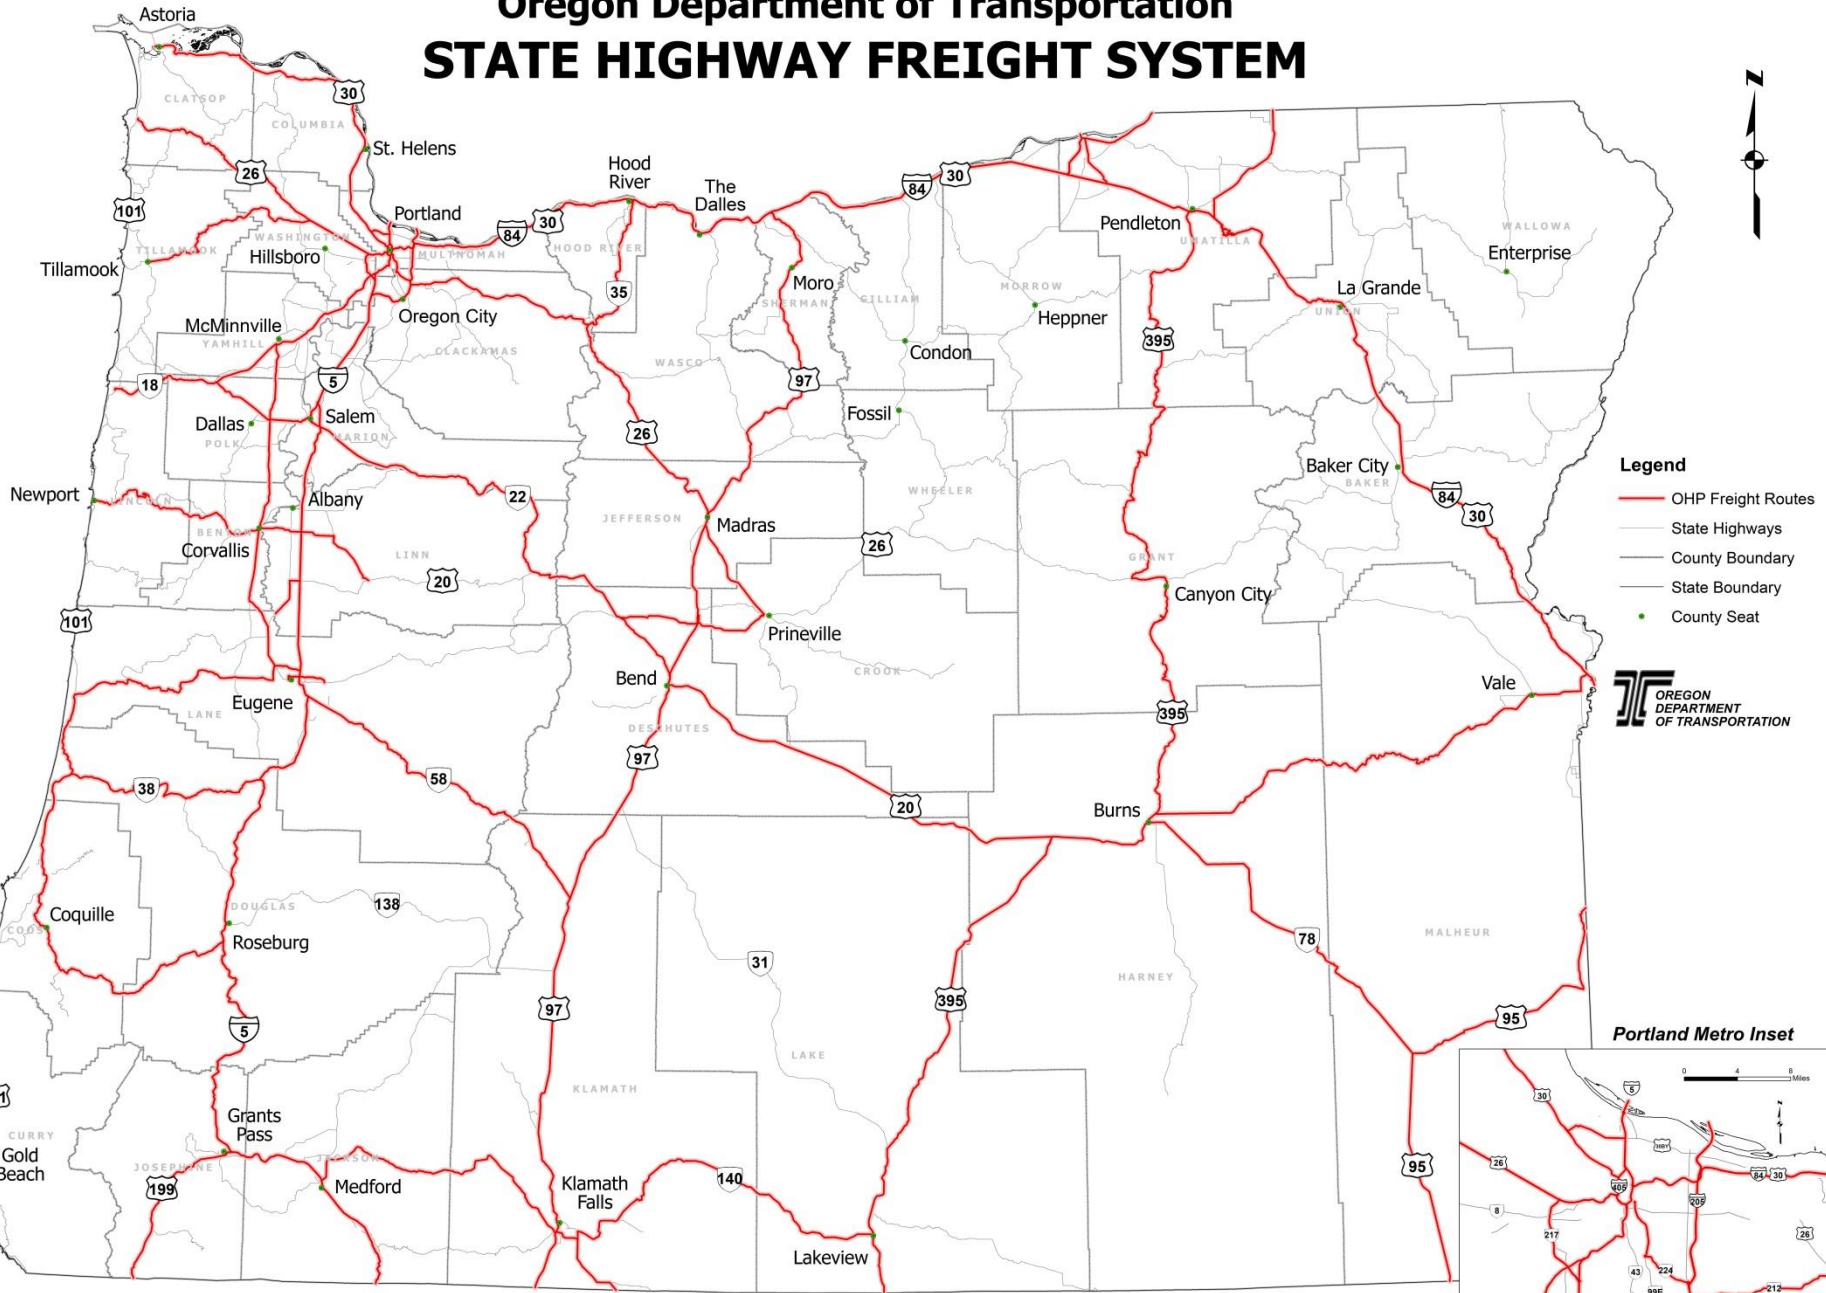

Oregon Department of Transportation STATE HIGHWAY FREIGHT SYSTEM