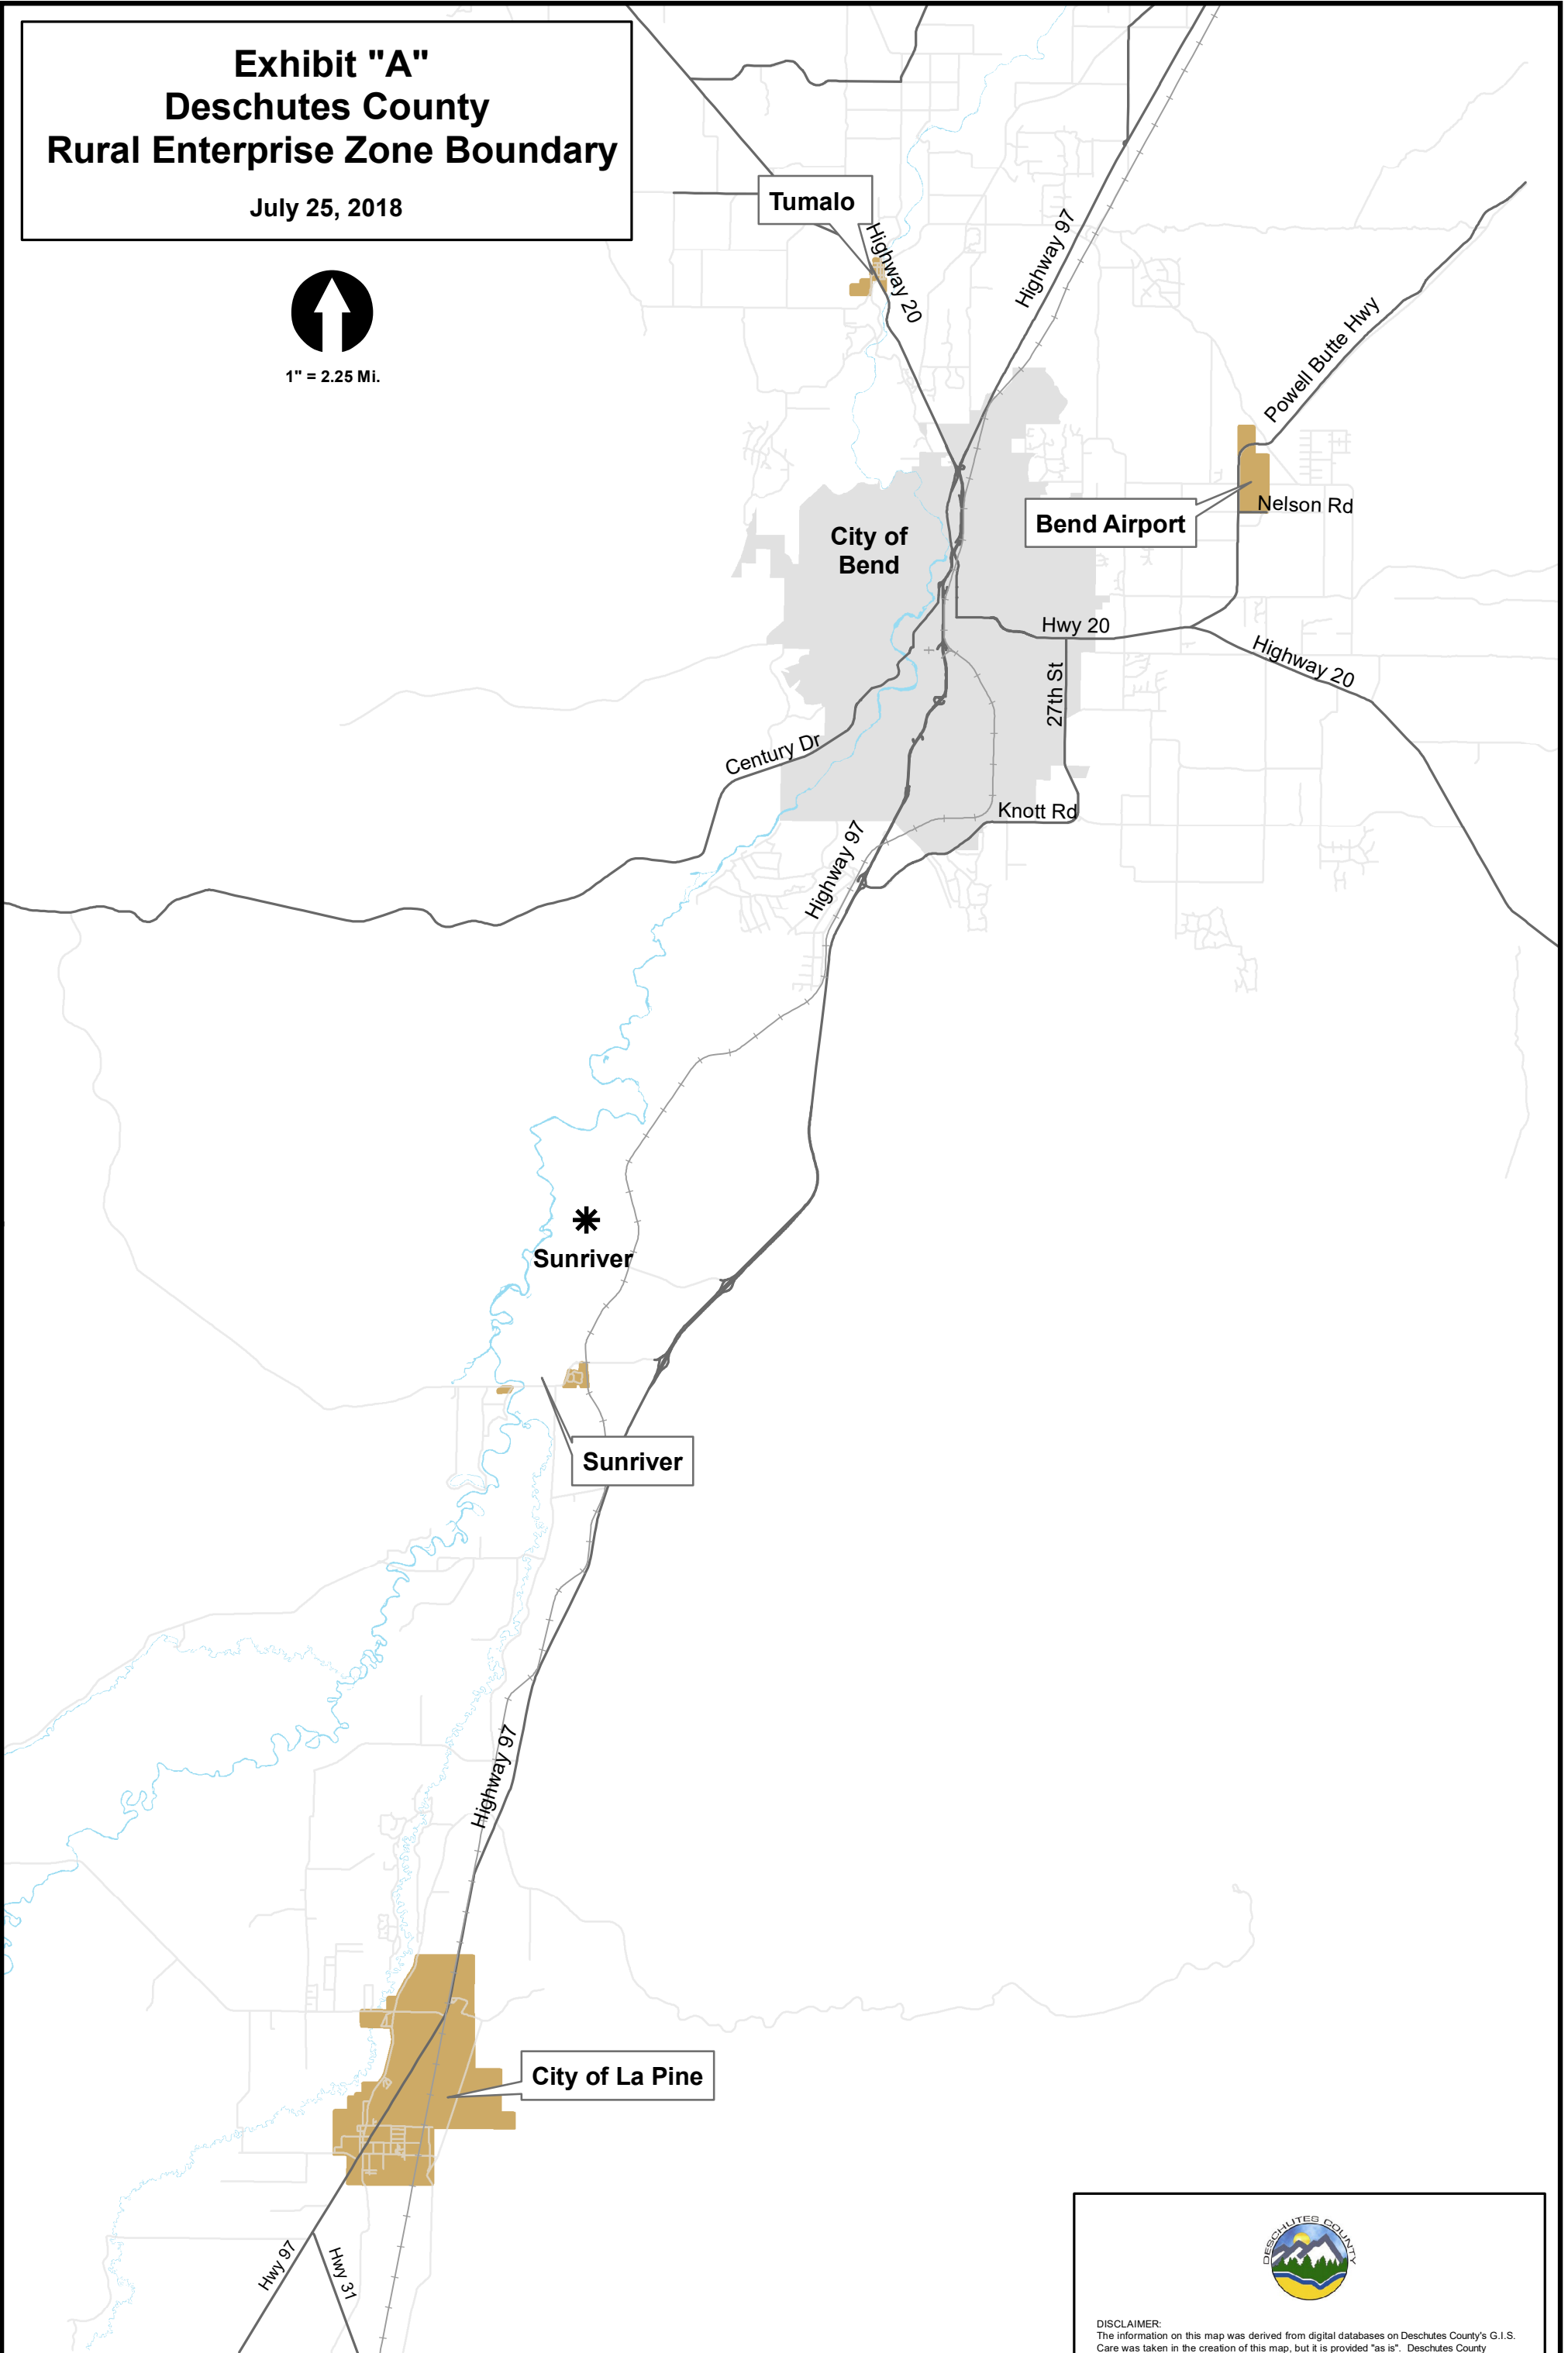

Exhibit "A" Deschutes County Rural Enterprise Zone Boundary

July 25, 2018

1" = 2.25 Mi.